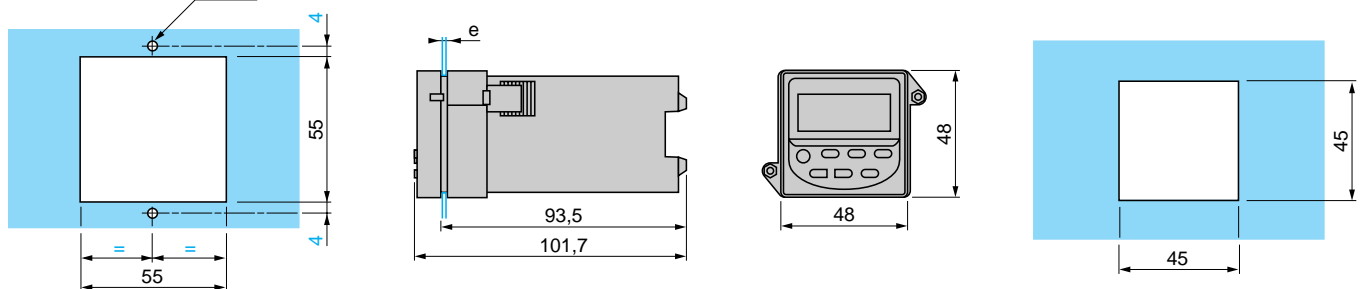

e : panel thickness, < 14 mm.

**XBK-P50100D●0M**

**XBK-P500100U●0M**

Flush-mounting (common)

**XBK-P6●●30G3●E**

Flush-mounting

e : panel thickness, < 11 mm.

General : pages 35052/2 and 35052/3    Characteristics : pages 35053/2 and 35053/3    References : pages 35054/2 and 35054/3    Compatibility : pages 35056/2 and 35056/3