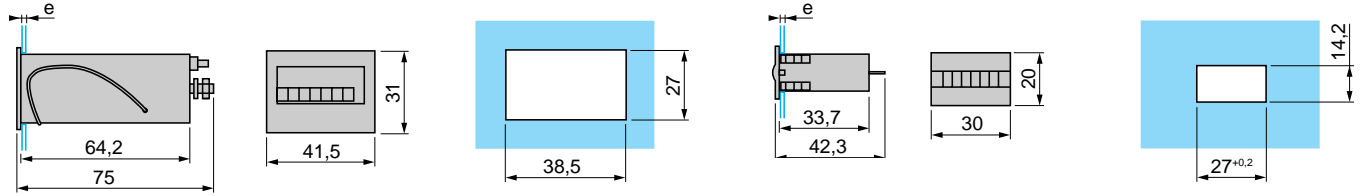

# Counters

Totalising counters, predetermining counters and totalising timers

**XBK-T50000U●●M**  
**XBK-T70000U00M**

Flush-mounting

**XBK-T60000U00M**

Flush-mounting

e : panel thickness, 1 mm < e < 2.5 mm.

**XBK-T60000U1●M**

**XBK-T80000U00M**

Flush-mounting  
(common)

**XBK-H7000000●M**

Flush-mounting

**XBK-T81030U33E**  
**XBK-H81000033E**

Flush-mounting

e : panel thickness, < 12 mm.

e : panel thickness, < 14 mm.

**XBK-P50100D●0M**

**XBK-P500100U●0M**

Flush-mounting (common)

**XBK-P6●●30G3●E**

Flush-mounting

e : panel thickness, < 11 mm.

General : pages 35052/2 and 35052/3    Characteristics : pages 35053/2 and 35053/3    References : pages 35054/2 and 35054/3    Compatibility : pages 35056/2 and 35056/3