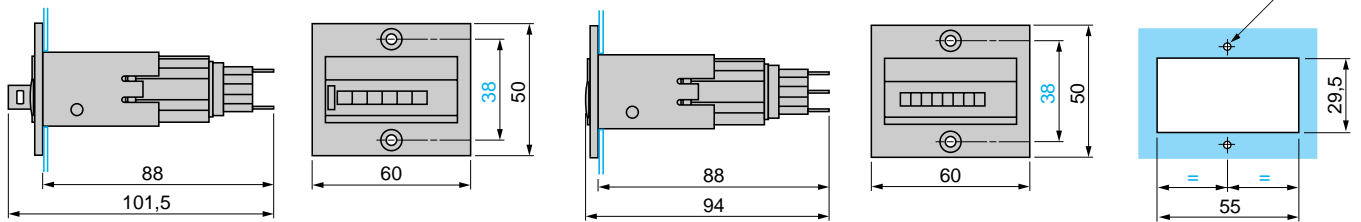

# Counters

Totalising counters, predetermining counters and totalising timers

**XBK-T50000U●●M**  
**XBK-T70000U00M**

Flush-mounting

**XBK-T60000U00M**

Flush-mounting

e : panel thickness, 1 mm < e < 2.5 mm.

**XBK-T60000U1●M**

**XBK-T80000U00M**

Flush-mounting  
(common)

**XBK-H7000000●M**

Flush-mounting

**XBK-T81030U33E**  
**XBK-H81000033E**

Flush-mounting

e : panel thickness, < 12 mm.

e : panel thickness, < 14 mm.

**XBK-P50100D●0M**

**XBK-P500100U●0M**

Flush-mounting (common)

**XBK-P6●●30G3●E**

Flush-mounting

e : panel thickness, < 11 mm.

General : pages 35052/2 and 35052/3    Characteristics : pages 35053/2 and 35053/3    References : pages 35054/2 and 35054/3    Compatibility : pages 35056/2 and 35056/3