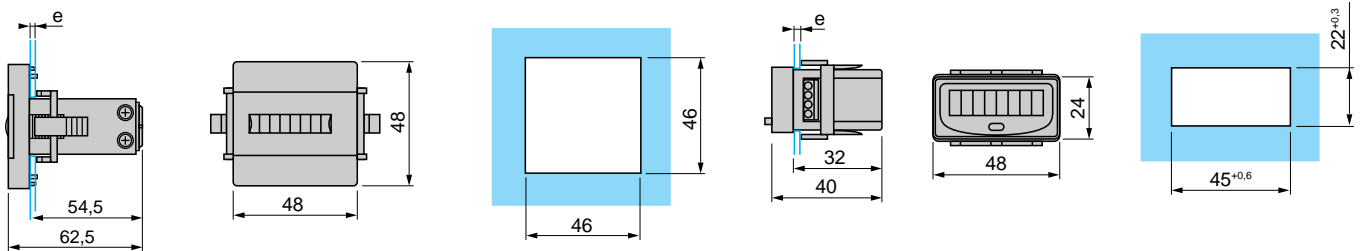

# Counters

Totalising counters, predetermining counters and totalising timers

**XBK-T50000U●●M**  
**XBK-T70000U00M**

Flush-mounting

**XBK-T60000U00M**

Flush-mounting

e : panel thickness, 1 mm < e < 2.5 mm.

**XBK-T60000U1●M**

**XBK-T80000U00M**

Flush-mounting  
(common)

**XBK-H7000000●M**

Flush-mounting

**XBK-T81030U33E**  
**XBK-H81000033E**

Flush-mounting

e : panel thickness, < 12 mm.

e : panel thickness, < 14 mm.

**XBK-P50100D●0M**

**XBK-P500100U●0M**

Flush-mounting (common)

**XBK-P6●●30G3●E**

Flush-mounting

e : panel thickness, < 11 mm.

General : pages 35052/2 and 35052/3    Characteristics : pages 35053/2 and 35053/3    References : pages 35054/2 and 35054/3    Compatibility : pages 35056/2 and 35056/3