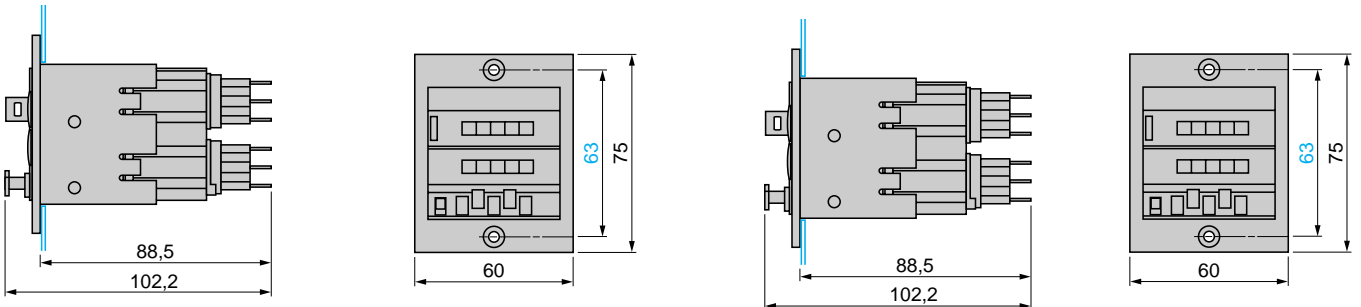

# Counters

Totalising counters, predetermining counters and totalising timers

**XBK-T50000U●●M**  
**XBK-T70000U00M**

Flush-mounting

**XBK-T60000U00M**

Flush-mounting

e : panel thickness, 1 mm < e < 2.5 mm.

**XBK-T60000U1●M**

**XBK-T80000U00M**

Flush-mounting  
(common)

**XBK-H7000000●M**

Flush-mounting

**XBK-T81030U33E**  
**XBK-H81000033E**

Flush-mounting

e : panel thickness, < 12 mm.

e : panel thickness, < 14 mm.

**XBK-P50100D●0M**

**XBK-P500100U●0M**

Flush-mounting (common)

**XBK-P6●●30G3●E**

Flush-mounting

e : panel thickness, < 11 mm.

General : pages 35052/2 and 35052/3    Characteristics : pages 35053/2 and 35053/3    References : pages 35054/2 and 35054/3    Compatibility : pages 35056/2 and 35056/3